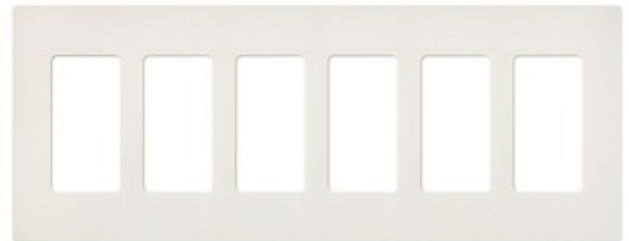

BRAND

Lutron

DESCRIPTION

Claro Designer Style Wall Plates are screwless, seamless, and have no visible hardware. For use with Lutron dimmers and switches including Maestro, Maestro IR, Maestro Wireless, Pico Wireless Control, Diva, Skylark Contour, and Skylark. Available in Satin Snow.

SHADE COLOR	N/A
BODY FINISH	Satin Biscuit
WATTAGE	N/A
DIMMER	N/A
DIMENSIONS	12"W x 4.69"H x 0.3"D
LAMP	N/A

SPEC # LUT6283

COMPANY	PROJECT	FIXTURE TYPE	APPROVED BY	DATE