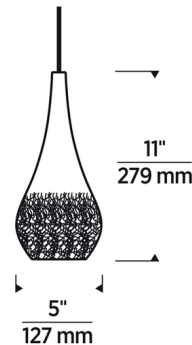

Specifications

SHADE COLOR	Smoke
BODY FINISH	Satin Nickel
WATTAGE	50W
DIMMER	N/A
DIMENSIONS	5"W x 11"H
BULB INCLUDED	1 x JC/GY6.35 (bipin)/50W/12V Krypton Xenon
OTHER BULB OPTIONS	1 x JC/GY6.35 (bipin)/12V LED
COUNTRY OF ORIGIN	China

Technical Information

LAMP LIFE	10000 hours
COLOR RENDERING	100 CRI
LAMP COLOR	3000K
LUMENS/WATT	9.00
LUMINOUS FLUX	450 lumens

Shown in satin nickel / smoke

CLICK TO VIEW PRODUCT

Notes: