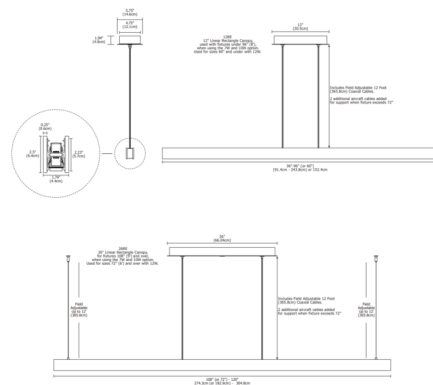

Shown in wood cherry / no louver