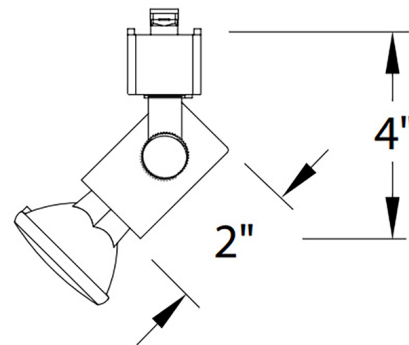

CLICK TO VIEW PRODUCT

Notes: