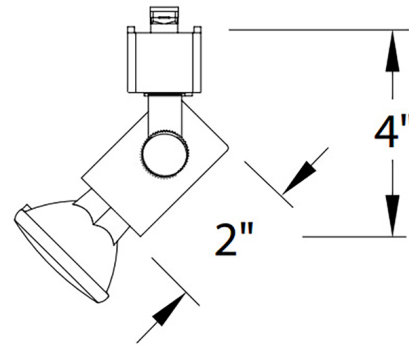

CLICK TO VIEW PRODUCT

Notes: