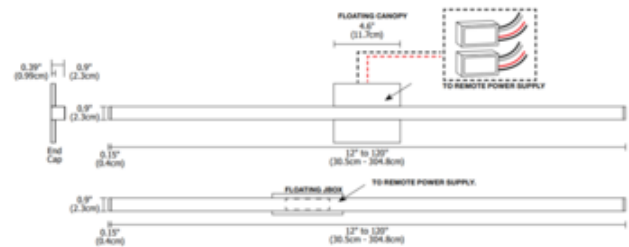

COMPANY	PROJECT	FIXTURE TYPE	APPROVED BY	DATE