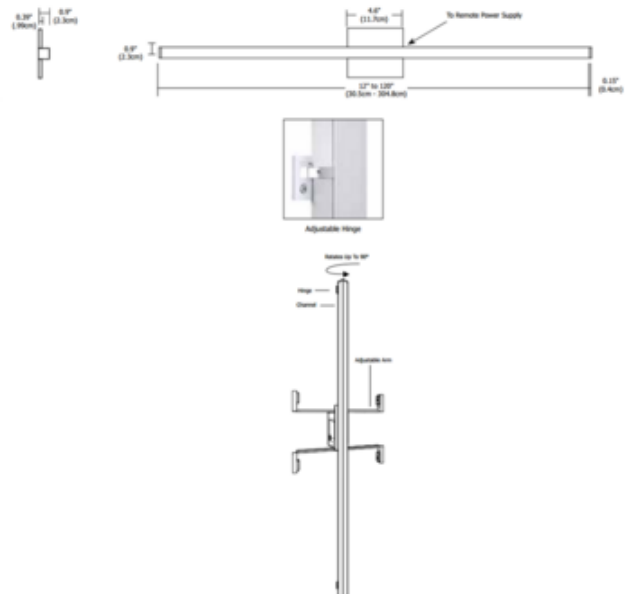

DESIGNER

Gregory Kay

BRAND

PureEdge Lighting

DESCRIPTION

Twiggy Hinged D1 Lens Tunable White Bath Bar with 4 Inch Square Canopy features a direct 1 inch milky white diffuser lens that provides uniform, tunable white light without hotspots. Available in various increments from 12 to 120 inches, a variety of finishes, and Tunable White (2K4K) color temperature. Chrome finish available up to 84 inches. Finished lengths include end caps. Fixture includes Soft Strip and can be controlled to operate at either 2000K or 4000K, or any color temperature in between. The system can be powered with dual 24VDC remote Universal power supplies, dual electronic low voltage (ELV) power supplies, or 0-10V power supplies, sold separately. See attached manufacturer reference for dimmer compatibility. 5 year warranty. ETL listed. Includes a 5 year pro-rated warranty. Required power supply and dimmer/controller sold separately. Product is built to order.

SHADE COLOR	N/A
BODY FINISH	Satin Nickel
WATTAGE	5W
DIMMER	Dimmable
DIMENSIONS	13.1"W x 4.6"H x 0.9"D
INTEGRATED LED MODULE	
LAMP	1 x LED/5W/24V LED

Technical Information

LUMINOUS FLUX	190 lumens
LUMENS/WATT	38.00
LAMP COLOR	Tunable White
COLOR RENDERING	90 CRI

SPEC # EDG632187

COMPANY	PROJECT	FIXTURE TYPE	APPROVED BY	DATE