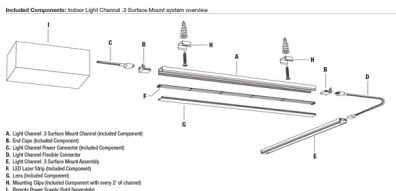

CLICK TO VIEW PRODUCT

Notes: _____