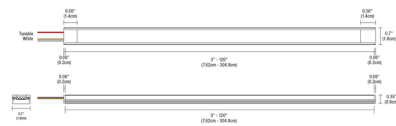

CLICK TO VIEW PRODUCT

Notes: _____