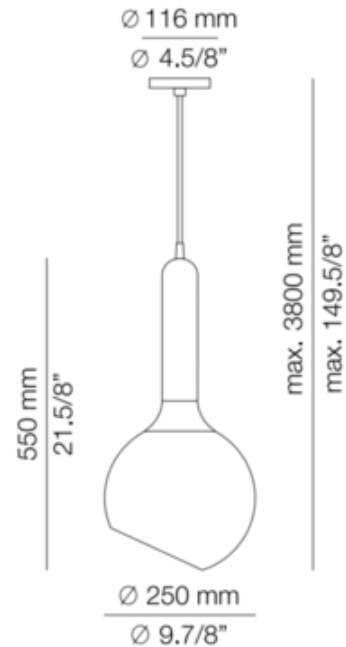

Technical Information

PRODUCT DIMENSIONS	Maximum Hanging Height: 149.63"

SPEC # EST63381

COMPANY	PROJECT	FIXTURE TYPE	APPROVED BY	DATE