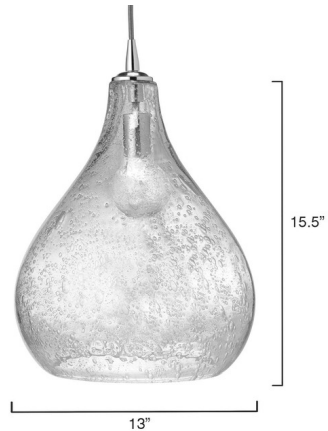

Description

The Large Curved Pendant features a clear seeded glass shade. Includes silver mesh cord and ceiling cap. General light distribution.

Specifications

| | |
|--------------------|---|
| COLOR | Clear |
| BODY FINISH | Silver |
| WATTAGE | 8W |
| DIMMER | N/A |
| DIMENSIONS | 13"W x 15.5"H |
| BULB NOT INCLUDED | 1 x A19/Medium (E26)/8W/120V LED |
| OTHER BULB OPTIONS | 1 x A19/Medium (E26)/120V LED 1 x A19/Medium (E26)/60W/120V Incandescent |

Technical Information

| | |
|--------------------|---------------------|
| PRODUCT DIMENSIONS | Canopy: 5" diameter |
|--------------------|---------------------|

Shown in silver / clear

CLICK TO VIEW PRODUCT