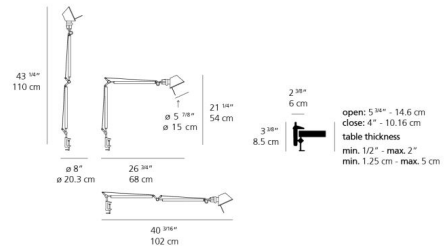

By Artemide

Description

Achieve maximum flexibility and a minimalist footprint in your workspace with the Tolomeo Mini Desk Lamp with Clamp. This highly adaptable fixture features a fully adjustable arm that provides exceptional reach and precise light positioning. Its diffuser is impressively tiltable and rotatable a full 360 degrees, ensuring optimal illumination for any task. Available in versatile finishes including crisp White, sleek Black, or classic Aluminum, this lamp seamlessly integrates into any contemporary setting. A convenient on/off switch is cleverly incorporated directly on the 6-inch diameter diffuser for easy access. The lamp includes a robust clamp, which securely attaches to various desk or shelf thicknesses, freeing up valuable surface space. UL listed for safety, customers consistently praise its space-saving design and unmatched adjustability, making it an indispensable tool for focused work, crafting, or reading in compact environments.

Shown in aluminum

Specifications

| | | |
|-------------------|-------|---|
| COLOR | | N/A |
| BODY FINISH | | Aluminum |
| WATTAGE | | 100W |
| DIMMER | | N/A |
| DIMENSIONS | | 40.3"L x 21.25"H x 26.75"D |
| BULB NOT INCLUDED | | 1 x A19/Medium (E26)/100W/120V Incandescent |
| COUNTRY OF ORIGIN | | Italy |