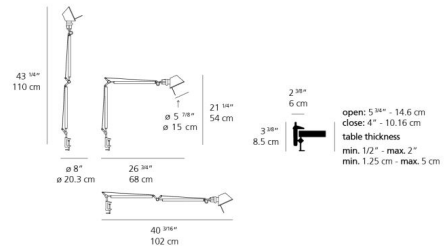

By Artemide

Description

Achieve maximum flexibility and a minimalist footprint in your workspace with the Tolomeo Mini Desk Lamp with Clamp. This highly adaptable fixture features a fully adjustable arm that provides exceptional reach and precise light positioning. Its diffuser is impressively tiltable and rotatable a full 360 degrees, ensuring optimal illumination for any task. Available in versatile finishes including crisp White, sleek Black, or classic Aluminum, this lamp seamlessly integrates into any contemporary setting. A convenient on/off switch is cleverly incorporated directly on the 6-inch diameter diffuser for easy access. The lamp includes a robust clamp, which securely attaches to various desk or shelf thicknesses, freeing up valuable surface space. UL listed for safety, customers consistently praise its space-saving design and unmatched adjustability, making it an indispensable tool for focused work, crafting, or reading in compact environments.

Shown in black

Specifications

COLOR	N/A
BODY FINISH	Black
WATTAGE	100W
DIMMER	N/A
DIMENSIONS	40.3"L x 21.25"H x 26.75"D
BULB NOT INCLUDED	1 x A19/Medium (E26)/100W/120V Incandescent
COUNTRY OF ORIGIN	Italy