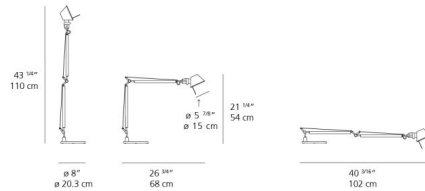

CLICK TO VIEW PRODUCT

Notes: