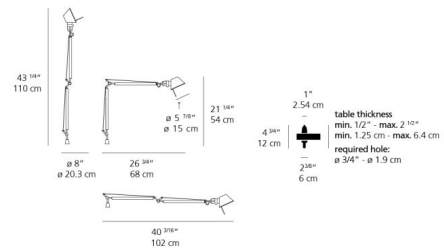

Description

Achieve a sleek, integrated lighting solution with the Tolomeo LED Mini Desk Lamp with In Set Pivot, a design that combines iconic adjustability with a discreet mounting option and advanced LED technology. This versatile lamp features a fully articulated arm crafted from extruded aluminum, offering precise directional control. The signature die-cast aluminum joints and tension-control knobs, along with stainless steel tension cables, ensure smooth movement and lasting durability. Available in a refined Aluminum finish, this lamp seamlessly blends into any contemporary interior. Its innovative in-set pivot support requires a precise hole for flush mounting, accommodating surfaces up to a specified depth, creating a clean, unobtrusive look. An integrated LED light source provides efficient, high-quality illumination, and a convenient dimmer switch is incorporated directly on the head for intuitive control. The diffuser provides focused light and rotates a full 90 degrees for optimal positioning. UL listed for safety, customers appreciate its minimalist footprint and impressive functionality for built-in applications. Ideal for custom desks, bookshelves, or integrated workspaces where a clean aesthetic and flexible, energy-efficient lighting are paramount, the Tolomeo LED Mini Desk Lamp with In Set Pivot offers a sophisticated and tailored illumination experience.

Shown in aluminum / aluminum

Specifications

COLOR	Aluminum
BODY FINISH	Aluminum
WATTAGE	.50W
DIMMER	Included
DIMENSIONS	40.3\"L x 21.25\"H x 26.75\"D
INTEGRATED LED MODULE	5 x LED/10W/120V LED
COUNTRY OF ORIGIN	Italy