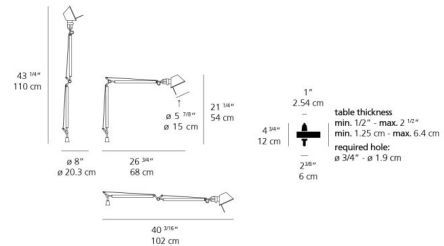

Description

Achieve a sleek, integrated lighting solution with the Tolomeo LED Mini Desk Lamp with In Set Pivot, a design that combines iconic adjustability with a discreet mounting option and advanced LED technology. This versatile lamp features a fully articulated arm crafted from extruded aluminum, offering precise directional control. The signature die-cast aluminum joints and tension-control knobs, along with stainless steel tension cables, ensure smooth movement and lasting durability. Available in a refined Aluminum finish, this lamp seamlessly blends into any contemporary interior. Its innovative in-set pivot support requires a precise hole for flush mounting, accommodating surfaces up to a specified depth, creating a clean, unobtrusive look. An integrated LED light source provides efficient, high-quality illumination, and a convenient dimmer switch is incorporated directly on the head for intuitive control. The diffuser provides focused light and rotates a full 90 degrees for optimal positioning. UL listed for safety, customers appreciate its minimalist footprint and impressive functionality for built-in applications. Ideal for custom desks, bookshelves, or integrated workspaces where a clean aesthetic and flexible, energy-efficient lighting are paramount, the Tolomeo LED Mini Desk Lamp with In Set Pivot offers a sophisticated and tailored illumination experience.

Shown in aluminum / aluminum

Specifications

COLOR	Aluminum
BODY FINISH	Aluminum
WATTAGE	.50W
DIMMER	Included
DIMENSIONS	40.3\"L x 21.25\"H x 26.75\"D
INTEGRATED LED MODULE	5 x LED/10W/120V LED
COUNTRY OF ORIGIN	Italy