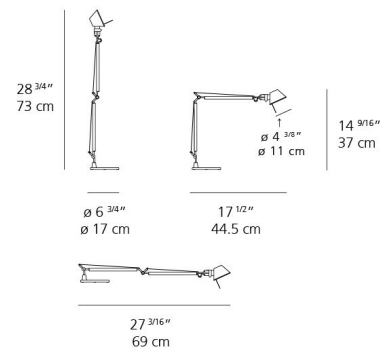

CLICK TO VIEW PRODUCT

Notes: