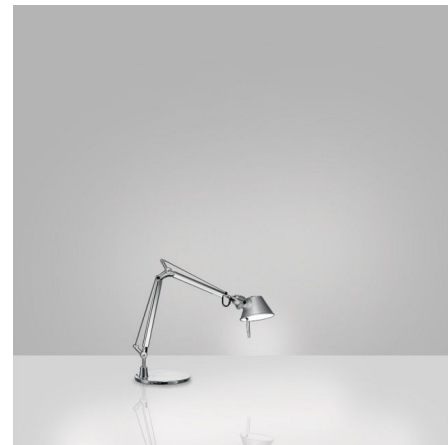

Description

Discover refined task lighting with modern efficiency in the Tolomeo Micro LED Desk Lamp. This elegant fixture features a stable round base in weighted steel, providing a solid foundation for its fully adjustable articulated arm crafted from extruded aluminum. The signature joints and tension control knobs, made from polished die-cast aluminum, ensure fluid movement and precise light positioning. The diffuser is impressively tiltable and rotatable a full 360 degrees, allowing you to direct light with precision for any task. An integrated LED light source provides bright, energy-efficient illumination, while a convenient dimmer switch is located on the cord for easy adjustment. UL listed for safety, customers consistently laud its perfect size for compact spaces and excellent focused light. Ideal for bedside tables, small workspaces, or any area where precise, stylish, and contemporary LED illumination is desired.

Specifications

COLOR	Aluminum
BODY FINISH	Aluminum
WATTAGE	8W
DIMMER	Included
DIMENSIONS	28.75"L x 14.6"H x 17.5"D
INTEGRATED LED MODULE	1 x LED/8W/120V LED
COUNTRY OF ORIGIN	Italy

Technical Information

LAMP LIFE	50000 hours
COLOR RENDERING	80 CRI
LAMP COLOR	3000K
LUMENS/WATT	37.13
LUMINOUS FLUX	297 lumens

Shown in aluminum / aluminum

CLICK TO VIEW PRODUCT

Notes: