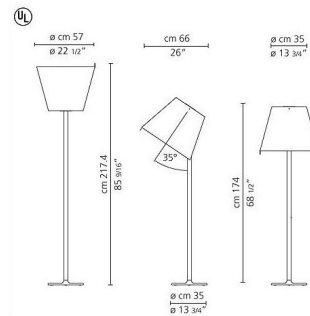

CLICK TO VIEW PRODUCT

Notes: