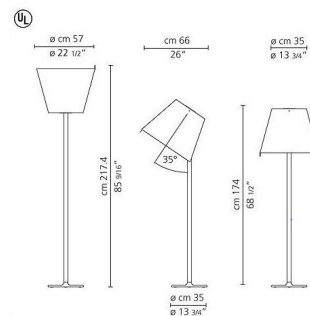

By Artemide

Description

Make a grand statement with the Melampo Mega Floor Lamp, a large-scale fixture that brings both commanding presence and incredible versatility to your living space. This imposing lamp features a distinctive design with an adjustable diffuser, allowing you to effortlessly pivot the shade for either direct or indirect lighting, adapting to any ambiance or task. It is available with a sophisticated Bronze painted zamac base and a warm Tan silk satin shade, or a sleek Grey painted zamac base and a crisp White silk satin shade, offering options to complement diverse decor palettes. A convenient dimmer is included on the cord, providing seamless control over your illumination. UL listed for safety, customers consistently praise its impressive scale and adaptable light output, noting how it becomes a central feature in large rooms. Perfect for illuminating expansive living areas, grand entryways, or as a functional yet sculptural element beside a sofa, the Melampo Mega Floor Lamp offers both powerful illumination and a refined contemporary aesthetic.

Shown in bronze

Specifications

COLOR	N/A
BODY FINISH	Bronze
WATTAGE	300W
DIMMER	Included
DIMENSIONS	22.5"W x 68.5"H
BULB NOT INCLUDED	2 x A21/Medium (E26)/150W/120V Incandescent
OTHER BULB OPTIONS	2 x A21/Medium (E26)/120V LED
COUNTRY OF ORIGIN	Italy