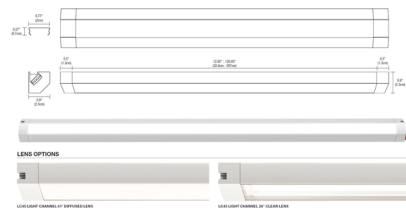

Shown in satin aluminum / diffused lens