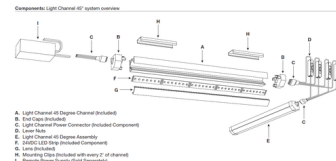

Lightology

lightology.com
866-954-4489
04-25-26

Project: _____
Company: _____
Location: _____ Fixture Type: _____
SPEC #: **EDG637497**
Approved On: _____ Approved By: _____

Light Channel 45Deg Static White Surface Complete Fixture By PureEdge Lighting

Description

The Light Channel 45 Degree Surface Mount is a slim profile channel available in 12 inch increments up to 120 inches. The 45 degree angle design provides enhanced flexibility when it comes to illuminating challenging areas. Features a white diffuser lens (eliminates LED dots) or a clear lens (will show LED dots) for maximum light levels. Includes LED module in a variety of color temperature options, a 72 inch power connector (1 per fixture) and mounting clips (included with every 2 feet of channel). The PS-60L-ELV-24VDC power supply will fit inside a standard junction box. A remote Universal power supply up is required for larger power supplies. Required power supply, dimmer control, and optional mounting accessories sold separately.

Specifications

COLOR	Diffused Lens
BODY FINISH	Satin Aluminum
WATTAGE	2W
DIMMER	Low Voltage Electronic
DIMENSIONS	12"L x 0.9"W x 0.8"H
INTEGRATED LED MODULE	1 x LED/2W/24V LED

Technical Information

LAMP LIFE	50000 hours
COLOR RENDERING	95 CRI
LAMP COLOR	2700K
LUMENS/WATT	55.00
LUMINOUS FLUX	110 lumens

Shown in satin aluminum / diffused lens

CLICK TO VIEW PRODUCT

Notes: