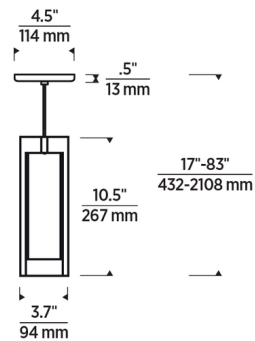

Description

The Sara Grande Pendant layers a clear pure crystal cylinder around a hand-blown inner white glass diffuser for a sleek, elegant feel. Hang several in a row down a hallway or over a dining room table, or use individual pendants to accent a bathroom. The LED option is dimmable with a TRIAC or ELV dimmer.

Shown in satin nickel / clear

Specifications

COLOR	Clear
BODY FINISH	Satin Nickel
WATTAGE	60W
DIMMER	Standard 120V
DIMENSIONS	3.7"W x 10"H
BULB NOT INCLUDED	1 x BT15/Medium (E26)/60W/120V Halogen
OTHER BULB OPTIONS	1 x BT15/Medium (E26)/120V LED