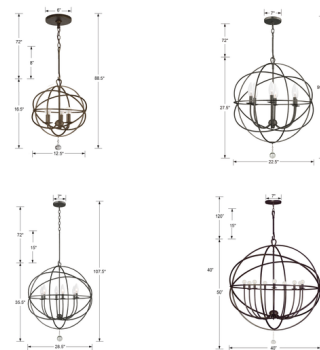

By Crystorama

Description

The Solaris 5 Ring Chandelier seems to float in your room. The thin steel arms rotate around one another like the orbit of space, casting warm shadows across your space. A Clear glass drop completes the look. Canopy: 6 inch diameter. Note: Black finish is only available in the three smallest sizes.

Shown in olde silver

Specifications

COLOR	N/A
BODY FINISH	Olde Silver
WATTAGE	180W
DIMMER	Standard 120V
DIMENSIONS	12.5"W x 16.5"H
BULB NOT INCLUDED	3 x G16.5/Candelabra (E12)/60W/120V Incandescent
OTHER BULB OPTIONS	3 x G16.5/Candelabra (E12)/120V LED
COUNTRY OF ORIGIN	China

Technical Information

PRODUCT DIMENSIONS	Adjustable Chain Length: 72"
--------------------	------------------------------

CLICK TO VIEW PRODUCT

Notes: