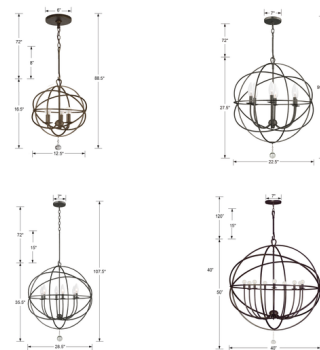

### Description

The Solaris 5 Ring Chandelier seems to float in your room. The thin steel arms rotate around one another like the orbit of space, casting warm shadows across your space. A Clear glass drop completes the look. Canopy: 6 inch diameter. Note: Black finish is only available in the three smallest sizes.

### Specifications

|                    |  |
|--------------------|--|
| COLOR              | N/A  |
| BODY FINISH        | Olde Silver                                      |
| WATTAGE            | 180W   |
| DIMMER             | Standard 120V                                    |
| DIMENSIONS         | 12.5"W x 16.5"H                                  |
| BULB NOT INCLUDED  | 3 x G16.5/Candelabra (E12)/60W/120V Incandescent |
| OTHER BULB OPTIONS | 3 x G16.5/Candelabra (E12)/120V LED              |
| COUNTRY OF ORIGIN  | China  |

### Technical Information

PRODUCT DIMENSIONS . . . . . Adjustable Chain Length: 72"

CLICK TO VIEW PRODUCT

Notes: