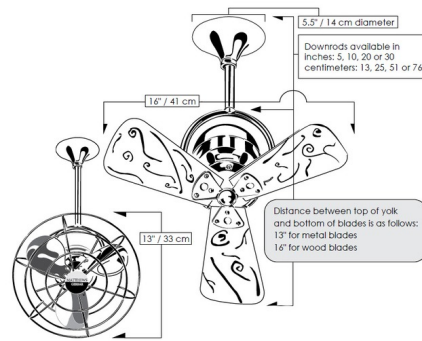

### Description

The Matthews-Gerbar Bianca Directional Wood Ceiling Fan is both unique and versatile, whose head can be infinitely positioned in a 180 degree arc, forward and reverse, to provide maximum, directional airflow. Bianca can be hung in small, awkward spaces or in front of HVAC ducts to make more efficient the heating, ventilation or air conditioning of any room. Available in a variety of finishes with solid, ecologically harvested Brazilian Mahogany blades. Features a 19 degree blade pitch and 16 inch diameter per head. Includes a flat ceiling canopy, one 10 inch downrod, and a 3 speed Decora-style wall control in white. Not compatible with vaulted ceiling canopy. UL and cUL listed. Limited lifetime warranty.

### Specifications

BLADE COLOR	Mahogany Tone
BODY FINISH	Chrome
WATTAGE	N/A
DIMMER	N/A
DIMENSIONS	16"W x 31.5"H
BULB	N/A
COUNTRY OF ORIGIN	Brazil

### Technical Information

PRODUCT DIMENSIONS . . . . . Downrod: 10"

Shown in chrome / mahogany tone

CLICK TO VIEW PRODUCT

Notes: