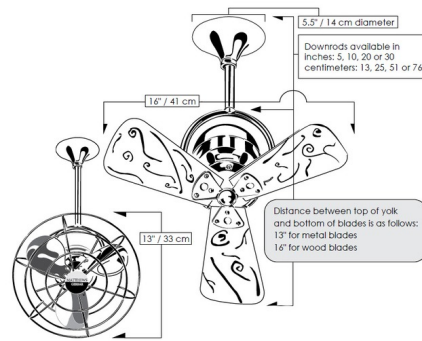

CLICK TO VIEW PRODUCT

Notes: