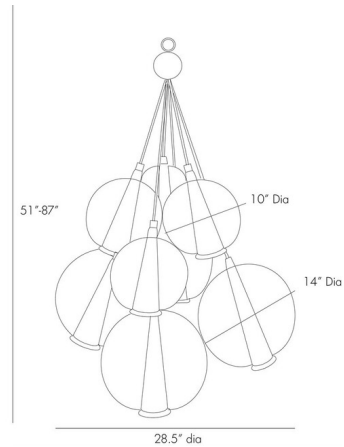

Lightology

lightology.com
866-954-4489
04-13-26

Project: _____

Company: _____

Location: _____ Fixture Type: _____

SPEC #: **AHM64423**

Approved On: _____ Approved By: _____

Caviar Adjustable Large Cluster Suspension By Arteriors Home

Description

Caviar adjustable cluster suspension features 8 transparent globes in a clear or smoke color. Clear features polished nickel finish. Smoke features brown nickel finish. UL listed. General light distribution. Glass globe diameters are 10 and 14 inches. Height adjusts 51 to 87 inches. 28.5 inch diameter.

Shown in clear

Specifications

COLOR	Clear
BODY FINISH	N/A
WATTAGE	480W
DIMMER	Standard 120V
DIMENSIONS	28.5"W x 87"H
BULB NOT INCLUDED	8 x B10/Candelabra (E12)/60W/120V Incandescent
OTHER BULB OPTIONS	8 x B10/Candelabra (E12)/120V LED