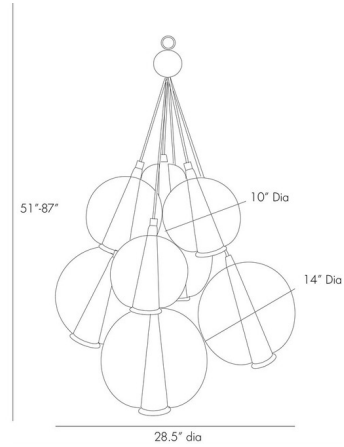

Lightology

lightology.com
866-954-4489
05-28-26

Project: _____

Company: _____

Location: _____ Fixture Type: _____

SPEC #: **AHM64423**

Approved On: _____ Approved By: _____

Caviar Adjustable Large Cluster Suspension By Arteriors Home

Description

Caviar adjustable cluster suspension features 8 transparent globes in a clear or smoke color. Clear features polished nickel finish. Smoke features brown nickel finish. UL listed. General light distribution. Glass globe diameters are 10 and 14 inches. Height adjusts 51 to 87 inches. 28.5 inch diameter.

Shown in clear

Specifications

COLOR	Clear
BODY FINISH	N/A
WATTAGE	480W
DIMMER	Standard 120V
DIMENSIONS	28.5"W x 87"H
BULB NOT INCLUDED	8 x B10/Candelabra (E12)/60W/120V Incandescent
OTHER BULB OPTIONS	8 x B10/Candelabra (E12)/120V LED