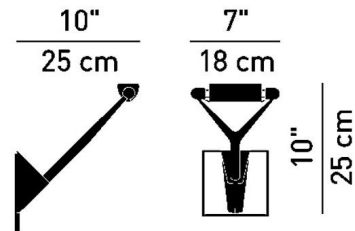

By Luceplan

Description

Lola is fabricated with an aluminum stem, rynite head, and microperforated metal reflector with anti-UV protection glass. The adjustable micro perforated diffuser allows light to be directed.

Shown in black / black

Specifications

COLOR Black
BODY FINISH Black
WATTAGE 200W
DIMMER Standard 120V
DIMENSIONS 7"W x 10"H x 10"D
BULB NOT INCLUDED 1 x T3/R7s (RSC)/200W/120V Halogen
COUNTRY OF ORIGIN Italy