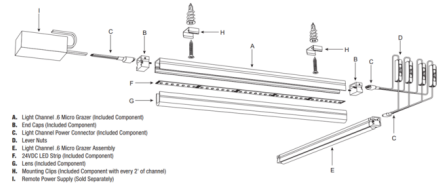

CLICK TO VIEW PRODUCT

Notes: