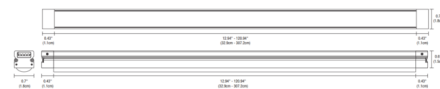

COMPONENTS: Light Channel .6 Micro Grazer system overview

The Light Channel .6 Warm Dim Micro Grazer is a slim profile made-to-order channel designed to bring life to textured walls, panels, masonry and undulating tiles. The Micro Grazer is available in 12 inch increments up to 120 inches with a 20 degree linear frosted lens (projects some pixelation) or a clear 7 degree transparent clear lens (LED diodes will show) for maximum light levels. Available in a 5 watts (4.8 watts) per foot option with Warm Dim 27D (2700K-1800K) or 30D (3000K-2000K) color temperature. Warm Dim technology mimics an incandescent atmosphere by decreasing the color temperature as you dim. Included components: Light Channel Micro Grazer Assembly, 96 inch Power Connector (one per fixture), 24VDC LED Soft Strip, mounting clips (included with every 2 feet of channel), end caps, lever nuts, and lens.A PS-60L-ELV-24VDC (50 watt ELV power supply will fit inside a standard junction box), or a remote Universal power supply is required and sold separately. Note: Required power supply, dimmer control, and optional mounting accessories sold separately.

Specifications

COLOR	Clear Lens
BODY FINISH	Satin Aluminum
WATTAGE	5W
DIMMER	Low Voltage Electronic
DIMENSIONS	12"L x 0.7"W x 0.61"H
INTEGRATED LED MODULE	1 x LED/5W/24V LED

Technical Information

LAMP LIFE	50000 hours
COLOR RENDERING	92 CRI
LAMP COLOR	2700K Warm Dim
LUMENS/WATT	48.40
LUMINOUS FLUX	242 lumens

Shown in satin aluminum / clear lens