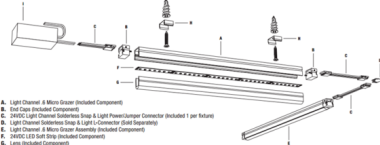

Lightology

lightology.com
866-954-4489
04-25-26

Project: _____
Company: _____
Location: _____ Fixture Type: _____
SPEC #: **EDG648441**
Approved On: _____ Approved By: _____

Light Channel .6 Surface Micro Grazer By PureEdge Lighting

Description

The Light Channel .6 Micro Grazer is a slim profile channel available in 12 inch increments up to 120 inches. Finish in Satin Aluminum with a 20 degree linear frosted lens or a clear 7 degree lens for maximum light levels. Available in a 5 or 7 watt option with a variety of color temperature options including Warm Dim. 5 year warranty. Product is built to order. Required power supply, dimmer control, and optional mounting accessories sold separately. A remote Universal (UNI) power supply is required, dimmable with a Triac, electronic low voltage (ELV) or 0-10V dimmer, sold separately. Included components: Light Channel Micro Grazer, 96 inch solderless Snap & Light Power Connector (one per fixture), 24VDC LED Soft Strip, mounting clips (included with every 2 feet of channel), end caps, lens, and a 96 inch power cord.

Specifications

COLOR	Frosted Lens
BODY FINISH	Satin Aluminum
WATTAGE	5W
DIMMER	Low Voltage Electronic
DIMENSIONS	12"L x 0.7"W x 0.61"H
INTEGRATED LED MODULE	1 x LED/5W/24V LED

Technical Information

LAMP LIFE	50000 hours
COLOR RENDERING	95 CRI
LAMP COLOR	2700K
LUMENS/WATT	33.80
LUMINOUS FLUX	169 lumens

Notes:

Shown in satin aluminum / frosted lens

② UM64 Light Channel 20° Linear Frosted Lens