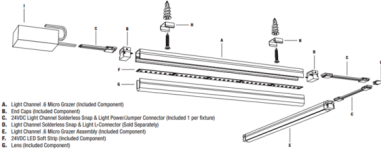

Lightology

lightology.com
866-954-4489
07-10-26

Project: _____
Company: _____
Location: _____ Fixture Type: _____
SPEC #: **EDG648441**
Approved On: _____ Approved By: _____

Light Channel .6 Surface Micro Grazer By PureEdge Lighting

Description

The Light Channel .6 Micro Grazer is a slim profile channel available in 12 inch increments up to 120 inches. Finish in Satin Aluminum with a 20 degree linear frosted lens or a clear 7 degree lens for maximum light levels. Available in a 5 or 7 watt option with a variety of color temperature options including Warm Dim. 5 year warranty. Product is built to order. Required power supply, dimmer control, and optional mounting accessories sold separately. A remote Universal (UNI) power supply is required, dimmable with a Triac, electronic low voltage (ELV) or 0-10V dimmer, sold separately. Included components: Light Channel Micro Grazer, 96 inch solderless Snap & Light Power Connector (one per fixture), 24VDC LED Soft Strip, mounting clips (included with every 2 feet of channel), end caps, lens, and a 96 inch power cord.

Specifications

COLOR	Frosted Lens
BODY FINISH	Satin Aluminum
WATTAGE	5W
DIMMER	Low Voltage Electronic
DIMENSIONS	12"L x 0.7"W x 0.61"H
INTEGRATED LED MODULE	1 x LED/5W/24V LED

Technical Information

LAMP LIFE	50000 hours
COLOR RENDERING	95 CRI
LAMP COLOR	2700K
LUMENS/WATT	33.80
LUMINOUS FLUX	169 lumens

Notes:

Shown in satin aluminum / frosted lens

CLICK TO VIEW PRODUCT