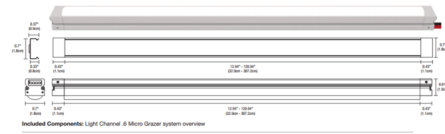

Lightology

lightology.com
866-954-4489
07-10-26

Project: _____
Company: _____
Location: _____ Fixture Type: _____
SPEC #: **EDG648441**
Approved On: _____ Approved By: _____

Light Channel .6 Surface Micro Grazer By PureEdge Lighting

Description

The Light Channel .6 Micro Grazer is a slim profile channel available in 12 inch increments up to 120 inches. Finish in Satin Aluminum with a 20 degree linear frosted lens or a clear 7 degree lens for maximum light levels. Available in a 5 or 7 watt option with a variety of color temperature options including Warm Dim. 5 year warranty. Product is built to order. Required power supply, dimmer control, and optional mounting accessories sold separately. A remote Universal (UNI) power supply is required, dimmable with a Triac, electronic low voltage (ELV) or 0-10V dimmer, sold separately. Included components: Light Channel Micro Grazer, 96 inch solderless Snap & Light Power Connector (one per fixture), 24VDC LED Soft Strip, mounting clips (included with every 2 feet of channel), end caps, lens, and a 96 inch power cord.

Specifications

COLOR	Frosted Lens
BODY FINISH	Satin Aluminum
WATTAGE	5W
DIMMER	Low Voltage Electronic
DIMENSIONS	12"L x 0.7"W x 0.61"H
INTEGRATED LED MODULE	1 x LED/5W/24V LED

Technical Information

LAMP LIFE	50000 hours
COLOR RENDERING	95 CRI
LAMP COLOR	2700K
LUMENS/WATT	33.80
LUMINOUS FLUX	169 lumens

Notes:

Shown in satin aluminum / frosted lens

CLICK TO VIEW PRODUCT