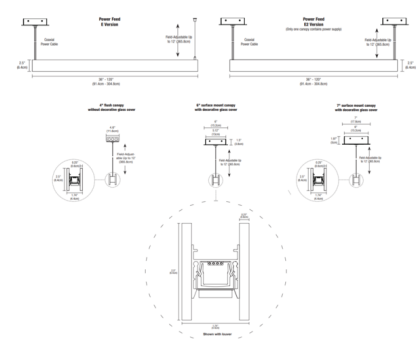

By PureEdge Lighting

Description

Glide Glass Downlight Suspension with End Feed is a linear LED fixture that offers a clean direct beam. Available with one or two canopies. Features a diffused white lens with 100 degree beam spread and optional black or white louvers for adjustability. Glass available in Black, White or Mirror. Channel lengths sold in 12 inch increments from 36 to 120 inches. Available in three wattage options, a variety of finishes, and a spectrum of color temperature options. Supplied with 12 feet of adjustable coaxial cables (additional aircraft cables added for support when fixture exceeds 72 inches). 120 volt input, 24VDC Class 2 output, electronic low voltage LED power supply included in canopy. Canopy size dependent on length of fixture. Dimmable with an electronic low voltage dimmer: (Lutron Diva DVELV-300P, Lutron Skylark SELV-300P, Lutron Maestro MAELV-600 and Lutron Radio Ra 2, or Legrand Adorne ADTP703TU), sold separately. ETL listed. 5 year warranty. Product is built to order.

Specifications

COLOR No Louver
 BODY FINISH White Glass
 WATTAGE 15W
 DIMMER Low Voltage Electronic
 DIMENSIONS 36"L x 1.74"W x 2.5"H
 INTEGRATED LED MODULE 3 x LED/5W/120V LED

Technical Information

LAMP LIFE 50000 hours
 COLOR RENDERING 95 CRI
 LAMP COLOR 2700K
 LUMENS/WATT 147.00
 LUMINOUS FLUX 735 lumens

Shown in white glass / no louver

Fixture	# of Canopies (Standard)	# of Canopies (with 12' Cable)	# of Canopies (with 12' Cable & Aircraft Cable)
36" x 1.74" Length	1	1	1
72" x 1.74" Length	1	2	2
108" x 1.74" Length	1	3	3