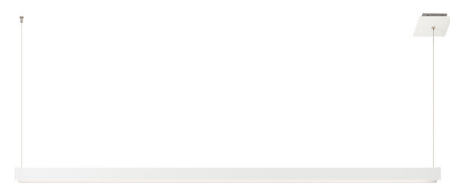

By PureEdge Lighting

Description

Glide Glass Downlight Suspension with End Feed is a linear LED fixture that offers a clean direct beam. Available with one or two canopies. Features a diffused white lens with 100 degree beam spread and optional black or white louvers for adjustability. Glass available in Black, White or Mirror. Channel lengths sold in 12 inch increments from 36 to 120 inches. Available in three wattage options, a variety of finishes, and a spectrum of color temperature options. Supplied with 12 feet of adjustable coaxial cables (additional aircraft cables added for support when fixture exceeds 72 inches). 120 volt input, 24VDC Class 2 output, electronic low voltage LED power supply included in canopy. Canopy size dependent on length of fixture. Dimmable with an electronic low voltage dimmer: (Lutron Diva DVELV-300P, Lutron Skylark SELV-300P, Lutron Maestro MAELV-600 and Lutron Radio Ra 2, or Legrand Adorne ADTP703TU), sold separately. ETL listed. 5 year warranty. Product is built to order.

Specifications

COLOR No Louver
 BODY FINISH White Glass
 WATTAGE 15W
 DIMMER Low Voltage Electronic
 DIMENSIONS 36"L x 1.74"W x 2.5"H
 INTEGRATED LED MODULE 3 x LED/5W/120V LED

Technical Information

LAMP LIFE 50000 hours
 COLOR RENDERING 95 CRI
 LAMP COLOR 2700K
 LUMENS/WATT 147.00
 LUMINOUS FLUX 735 lumens

Shown in white glass / no louver

Fixture	# of Canopies (Standard)	# of Canopies (with Louvers)	# of Canopies (with Mirrors)
36" in Length	1	1	1
72" in Length	2	2	2
108" in Length	3	3	3

CLICK TO VIEW PRODUCT