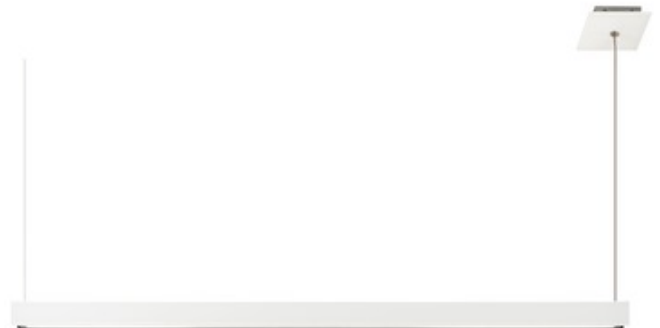

DESIGNER

Gregory Kay

BRAND

PureEdge Lighting

**DESCRIPTION**

Glide Glass Downlight Suspension with End Feed is a linear LED fixture that offers a clean direct beam. Available with one or two canopies. Features a diffused white lens with 100 degree beam spread and optional black or white louvers for adjustability. Glass available in Black, White or Mirror. Channel lengths sold in 12 inch increments from 36 to 120 inches. Available in three wattage options, a variety of finishes, and a spectrum of color temperature options. Supplied with 12 feet of adjustable coaxial cables (additional aircraft cables added for support when fixture exceeds 72 inches). 120 volt input, 24VDC Class 2 output, electronic low voltage LED power supply included in canopy. Canopy size dependent on length of fixture. Dimmable with an electronic low voltage dimmer: (Lutron Diva DVELV-300P, Lutron Skylark SELV-300P, Lutron Maestro MAELV-600 and Lutron Radio Ra 2, or Legrand Adorne ADTP703TU), sold separately. ETL listed. 5 year warranty. Product is built to order.

Shown in: White Glass / No Louver

<b>SHADE COLOR</b>	No Louver
<b>BODY FINISH</b>	White Glass
<b>WATTAGE</b>	15W
<b>DIMMER</b>	Low Voltage Electronic
<b>DIMENSIONS</b>	36"L x 1.74"W x 2.5"H
<b>LAMP</b>	3 x LED/5W/120V LED

*Technical Information*

<b>LUMINOUS FLUX</b>	735 lumens
<b>LUMENS/WATT</b>	147.00
<b>LAMP COLOR</b>	2700 K
<b>COLOR RENDERING</b>	95 CRI

ITEM NUMBER EDG650083

Option	CANOPY CONFIG		
	1" Canopy (Flush)	1" Canopy (Surface Mount)	1" Canopy (Surface Mount)
36" & 48" lengths	18" x 36"	18" x 36"	18" x 36"
60" & 72" lengths	18" x 48"	18" x 48"	18" x 48"
96" & 120" lengths	18" x 72"	18" x 72"	18" x 72"