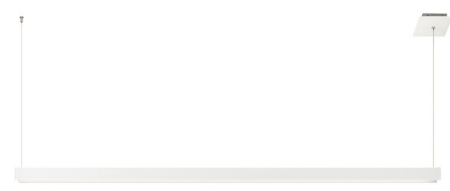

By PureEdge Lighting

Description

Glide Glass Downlight Suspension with End Feed is a linear LED fixture that offers a clean direct beam. Available with one or two canopies. Features a diffused white lens with 100 degree beam spread and optional black or white louvers for adjustability. Glass available in Black, White or Mirror. Channel lengths sold in 12 inch increments from 36 to 120 inches. Available in three wattage options, a variety of finishes, and a spectrum of color temperature options. Supplied with 12 feet of adjustable coaxial cables (additional aircraft cables added for support when fixture exceeds 72 inches). 120 volt input, 24VDC Class 2 output, electronic low voltage LED power supply included in canopy. Canopy size dependent on length of fixture. Dimmable with an electronic low voltage dimmer: (Lutron Diva DVELV-300P, Lutron Skylark SELV-300P, Lutron Maestro MAELV-600 and Lutron Radio Ra 2, or Legrand Adorne ADTP703TU), sold separately. ETL listed. 5 year warranty. Product is built to order.

Specifications

COLOR No Louver
 BODY FINISH White Glass
 WATTAGE 15W
 DIMMER Low Voltage Electronic
 DIMENSIONS 36"L x 1.74"W x 2.5"H
 INTEGRATED LED MODULE 3 x LED/5W/120V LED

Technical Information

LAMP LIFE 50000 hours
 COLOR RENDERING 95 CRI
 LAMP COLOR 2700K
 LUMENS/WATT 147.00
 LUMINOUS FLUX 735 lumens

Shown in white glass / no louver

Fixture	# of Canopies (Standard)	# of Canopies (with 12' Cable)	# of Canopies (with 12' Cable & Aircraft Cable)
36" x 1.74" Length	1	1	1
72" x 1.74" Length	1	2	2
108" x 1.74" Length	1	3	3