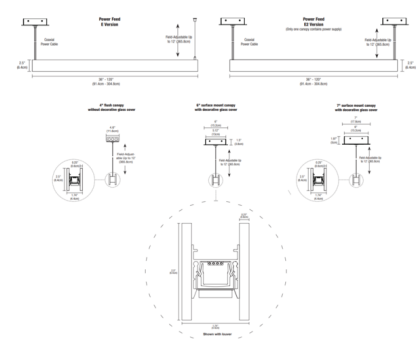

By PureEdge Lighting

Description

Glide Glass Downlight Suspension with End Feed is a linear LED fixture that offers a clean direct beam. Available with one or two canopies. Features a diffused white lens with 100 degree beam spread and optional black or white louvers for adjustability. Glass available in Black, White or Mirror. Channel lengths sold in 12 inch increments from 36 to 120 inches. Available in three wattage options, a variety of finishes, and a spectrum of color temperature options. Supplied with 12 feet of adjustable coaxial cables (additional aircraft cables added for support when fixture exceeds 72 inches). 120 volt input, 24VDC Class 2 output, electronic low voltage LED power supply included in canopy. Canopy size dependent on length of fixture. Dimmable with an electronic low voltage dimmer: (Lutron Diva DVELV-300P, Lutron Skylark SELV-300P, Lutron Maestro MAELV-600 and Lutron Radio Ra 2, or Legrand Adorne ADTP703TU), sold separately. ETL listed. 5 year warranty. Product is built to order.

Specifications

COLOR No Louver
 BODY FINISH White Glass
 WATTAGE 15W
 DIMMER Low Voltage Electronic
 DIMENSIONS 36"L x 1.74"W x 2.5"H
 INTEGRATED LED MODULE 3 x LED/5W/120V LED

Technical Information

LAMP LIFE 50000 hours
 COLOR RENDERING 95 CRI
 LAMP COLOR 2700K
 LUMENS/WATT 147.00
 LUMINOUS FLUX 735 lumens

Shown in white glass / no louver

Fixture	# of Canopies (Standard)	# of Canopies (with Louvers)	# of Canopies (with Mirrors)
36" in Length	1	1	1
72" in Length	2	2	2
108" in Length	3	3	3

CLICK TO VIEW PRODUCT