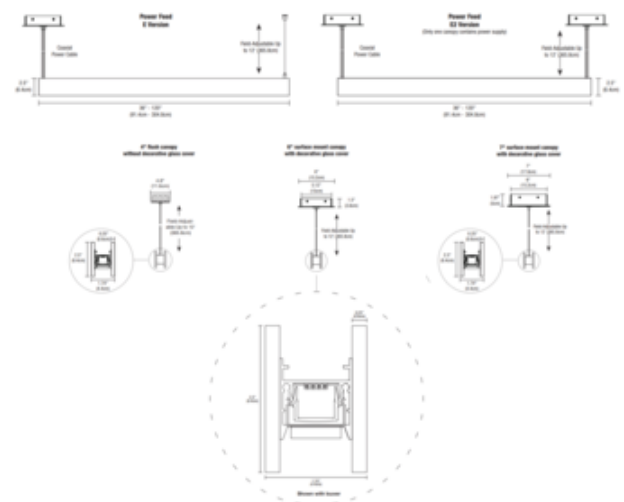

DESIGNER

Gregory Kay

BRAND

PureEdge Lighting

**DESCRIPTION**

Glide Glass Downlight Suspension with End Feed is a linear LED fixture that offers a clean direct beam. Available with one or two canopies. Features a diffused white lens with 100 degree beam spread and optional black or white louvers for adjustability. Glass available in Black, White or Mirror. Channel lengths sold in 12 inch increments from 36 to 120 inches. Available in three wattage options, a variety of finishes, and a spectrum of color temperature options. Supplied with 12 feet of adjustable coaxial cables (additional aircraft cables added for support when fixture exceeds 72 inches). 120 volt input, 24VDC Class 2 output, electronic low voltage LED power supply included in canopy. Canopy size dependent on length of fixture. Dimmable with an electronic low voltage dimmer: (Lutron Diva DVELV-300P, Lutron Skylark SELV-300P, Lutron Maestro MAELV-600 and Lutron Radio Ra 2, or Legrand Adorne ADTP703TU), sold separately. ETL listed. 5 year warranty. Product is built to order.

Shown in: White Glass / No Louver

<b>SHADE COLOR</b>	No Louver
<b>BODY FINISH</b>	White Glass
<b>WATTAGE</b>	15W
<b>DIMMER</b>	Low Voltage Electronic
<b>DIMENSIONS</b>	36"L x 1.74"W x 2.5"H
<b>LAMP</b>	3 x LED/5W/120V LED

*Technical Information*

<b>LUMINOUS FLUX</b>	735 lumens
<b>LUMENS/WATT</b>	147.00
<b>LAMP COLOR</b>	2700 K
<b>COLOR RENDERING</b>	95 CRI

ITEM NUMBER EDG650083

Option	CANOPY CONFIG		
	1" Canopy (Flush)	1" Canopy (Surface Mount)	1" Canopy (Surface Mount)
36" & 48" lengths	18" x 36"	18" x 36"	18" x 36"
60" & 72" lengths	18" x 48"	18" x 48"	18" x 48"
96" & 120" lengths	18" x 72"	18" x 72"	18" x 72"