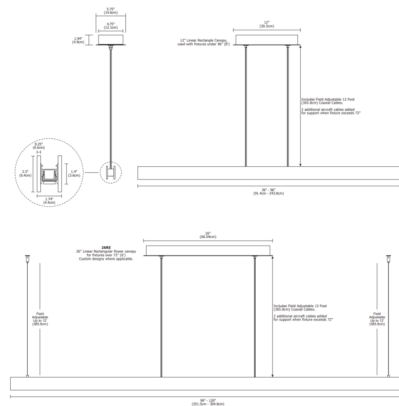

By PureEdge Lighting

Description

Glide Glass Warm Dim Center Feed Downlight Suspension features a diffused white lens with 100 degree beam spread. Glass available in Black, White or Mirror with optional black or white louvers. Channel lengths sold in 12 inch increments from 36 to 120 inches with 5 (4.4 watts) LED watts per foot. Available in 27D (2700K to 2000K) and 30D (3000K to 2000K) Warm Dim color temperatures. Includes rectangle canopy with 120V/24VDC Universal (UNI) power supply (dimmable with an electronic low voltage (ELV), 0-10V, or Triac (magnetic) dimmer). Note: Product is built to order.

Specifications

COLOR No Louver
 BODY FINISH Mirror Glass
 WATTAGE 15W
 DIMMER Low Voltage Electronic
 DIMENSIONS 36"L x 1.74"W x 2.5"H
 INTEGRATED LED MODULE 3 x LED/5W/120V LED

Technical Information

LAMP LIFE 50000 hours
 COLOR RENDERING 95 CRI
 LAMP COLOR 2700K Warm Dim
 LUMENS/WATT 181.20
 LUMINOUS FLUX 906 lumens

Shown in mirror glass / no louver

CLICK TO VIEW PRODUCT

Notes: