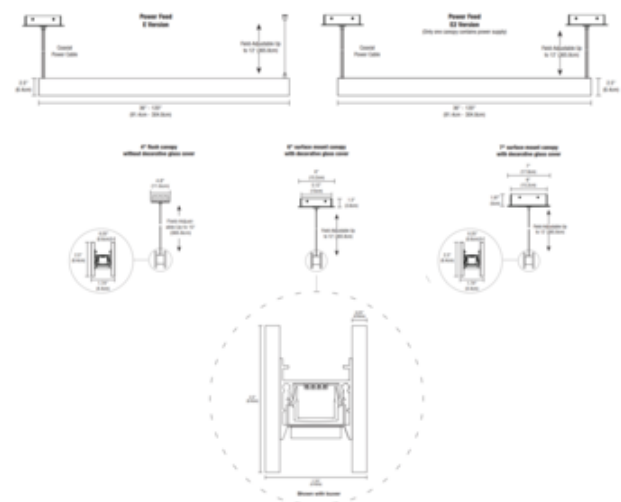

DESIGNER Gregory Kay
BRAND PureEdge Lighting

DESCRIPTION

Glide Glass Warm Dim End Feed Downlight Suspension is a linear LED fixture that offers a clean direct beam. Available with one or two canopies. Features a diffused white lens with 100 degree beam spread and optional black or white louvers for adjustability. Glass available in Black, White or Mirror. Channel lengths sold in 12 inch increments from 36 to 120 inches. Available in Warm Dim 27D (2700K to 2000K) and 30D (3000K to 2000K) color temperatures with 5 LED watts per foot. Supplied with 12 feet of adjustable coaxial cables (additional aircraft cables added for support when fixture exceeds 72 inches). 120 volt input, 24VDC Class 2 output, electronic low voltage LED power supply included in canopy. Canopy size dependent on length of fixture. Dimmable with an electronic low voltage dimmer: (Lutron Diva DVELV-300P, Lutron Skylark SELV-300P, Lutron Maestro MAELV-600 and Lutron Radio Ra 2, or Legrand Adorne ADTP703TU), sold separately. 5 year warranty. Product is built to order.

Shown in: White Glass / No Louver

SHADE COLOR	No Louver
BODY FINISH	White Glass
WATTAGE	15W
DIMMER	Low Voltage Electronic
DIMENSIONS	36"L x 1.74"W x 2.5"H
INTEGRATED LED MODULE	
LAMP	3 x LED/5W/120V LED

Technical Information

LUMINOUS FLUX	906 lumens
LUMENS/WATT	181.20
LAMP COLOR	2700K Warm Dim
COLOR RENDERING	95 CRI

SPEC # EDG651589

Option	CANOPY DIMS		
	1" Canopy (Flush)	1" Canopy (Surface Mount)	1" Canopy (Surface Mount)
36" L x 1.74" W	48" x 36"	48" x 36"	48" x 36"
48" L x 1.74" W	60" x 36"	60" x 36"	60" x 36"
60" L x 1.74" W	72" x 36"	72" x 36"	72" x 36"