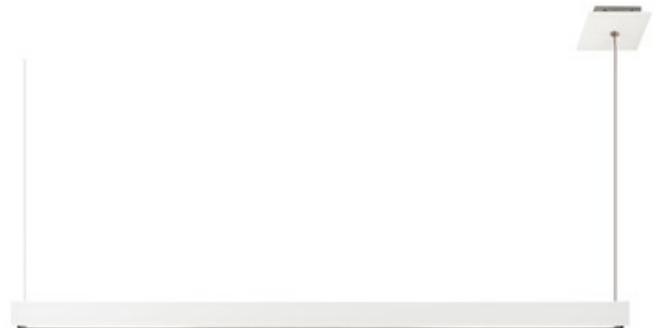

DESIGNER Gregory Kay
BRAND PureEdge Lighting

DESCRIPTION

Glide Glass Warm Dim End Feed Downlight Suspension is a linear LED fixture that offers a clean direct beam. Available with one or two canopies. Features a diffused white lens with 100 degree beam spread and optional black or white louvers for adjustability. Glass available in Black, White or Mirror. Channel lengths sold in 12 inch increments from 36 to 120 inches. Available in Warm Dim 27D (2700K to 2000K) and 30D (3000K to 2000K) color temperatures with 5 LED watts per foot. Supplied with 12 feet of adjustable coaxial cables (additional aircraft cables added for support when fixture exceeds 72 inches). 120 volt input, 24VDC Class 2 output, electronic low voltage LED power supply included in canopy. Canopy size dependent on length of fixture. Dimmable with an electronic low voltage dimmer: (Lutron Diva DVELV-300P, Lutron Skylark SELV-300P, Lutron Maestro MAELV-600 and Lutron Radio Ra 2, or Legrand Adorne ADTP703TU), sold separately. 5 year warranty. Product is built to order.

Shown in: White Glass / No Louver

SHADE COLOR	No Louver
BODY FINISH	White Glass
WATTAGE	15W
DIMMER	Low Voltage Electronic
DIMENSIONS	36"L x 1.74"W x 2.5"H
INTEGRATED LED MODULE	
LAMP	3 x LED/5W/120V LED

Technical Information

LUMINOUS FLUX	906 lumens
LUMENS/WATT	181.20
LAMP COLOR	2700K Warm Dim
COLOR RENDERING	95 CRI

SPEC # EDG651589

Option	CANOPY DIMS		
	1" Canopy (Flush)	1" Canopy (Surface Mount)	1" Canopy (Surface Mount)
36" L x 1.74" W	48" x 36"	48" x 36"	48" x 36"
48" L x 1.74" W	60" x 36"	60" x 36"	60" x 36"
60" L x 1.74" W	72" x 36"	72" x 36"	72" x 36"