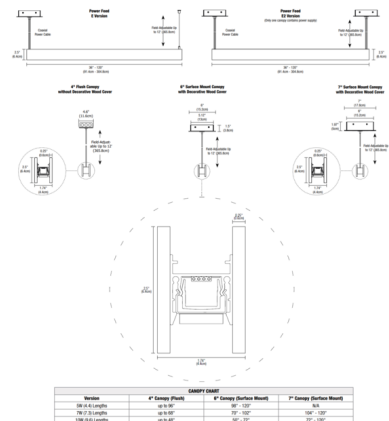

By PureEdge Lighting

Description

Glide Wood Downlight Suspension with End Feed Power is a linear LED fixture that offers direct light in a clean, contemporary style. Available with one or two canopies. Genuine hand-finished hardwood available in Walnut, Cherry, Maple, White Oak or Espresso featuring a diffused white lens with 100 degree beam spread, optional black or white louvers, a variety of finishes, three wattage options, and a spectrum of color temperature options. Channel lengths sold in 12 inch increments from 36 to 120 inches. Canopy size dependent on fixture length. 4 inch canopy available in Satin Nickel for Maple, Walnut, Cherry, and White Oak. Wood Espresso is paired with a Black canopy. Refer to canopy chart for corresponding lengths and canopy finishes. Supplied with 12 feet of adjustable coaxial cables (fixtures exceeding 72 inch include additional aircraft cables). 120 volt input, 24VDC Class 2 output, electronic low voltage LED power supply included in canopy. Dimmable with an electronic low voltage dimmer, sold separately. ETL listed. 5 year warranty. Product is built to order.

Specifications

COLOR No Louver
 BODY FINISH Wood Walnut
 WATTAGE 15W
 DIMMER Low Voltage Electronic
 DIMENSIONS 36"L x 1.74"W x 2.5"H
 INTEGRATED LED MODULE 3 x LED/5W/120V LED

Technical Information

LAMP LIFE 50000 hours
 COLOR RENDERING 95 CRI
 LAMP COLOR 2700K
 LUMENS/WATT 147.00
 LUMINOUS FLUX 735 lumens

Shown in wood walnut / no louver

CLICK TO VIEW PRODUCT

Notes: _____