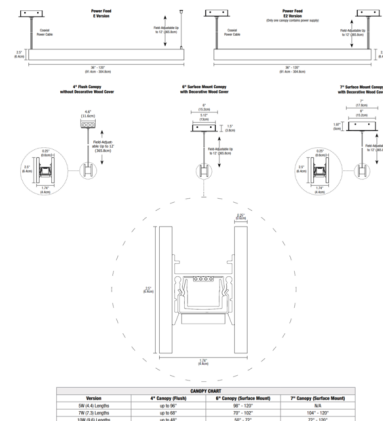

By PureEdge Lighting

Description

Glide Wood Warm Dim Downlight Suspension with End Feed Power is a linear LED fixture that offers direct light in a clean, contemporary style. Available with one or two canopies. Genuine hand-finished hardwood available in Walnut, Cherry, Maple, White Oak or Espresso featuring a diffused white lens with 100 degree beam spread, a variety of finishes, and optional black or white louvers. Available in Warm Dim 27D (2700K to 2000K) and 30D (3000K to 2000K) color temperatures with 5 LED watts per foot. Channel lengths sold in 12 inch increments from 36 to 120 inches. Canopy size dependent on fixture length. 4 inch canopy available in Satin Nickel for Maple, Walnut, Cherry, and White Oak. Wood Espresso is paired with a Black canopy. Refer to canopy chart for corresponding lengths and canopy finishes. Supplied with 12 feet of adjustable coaxial cables (fixtures exceeding 72 inch include additional aircraft cables). 120 volt input, 24VDC Class 2 output, electronic low voltage LED power supply included in canopy. Dimmable with an electronic low voltage dimmer, sold separately. ETL listed. 5 year warranty. Product is built to order.

Specifications

COLOR No Louver
 BODY FINISH Wood Walnut
 WATTAGE 15W
 DIMMER Low Voltage Electronic
 DIMENSIONS 36"L x 1.74"W x 2.5"H
 INTEGRATED LED MODULE 3 x LED/5W/120V LED

Technical Information

LAMP LIFE 50000 hours
 COLOR RENDERING 95 CRI
 LAMP COLOR 2700K Warm Dim
 LUMENS/WATT 181.20
 LUMINOUS FLUX 906 lumens

Shown in wood walnut / no louver

CLICK TO VIEW PRODUCT

Notes: