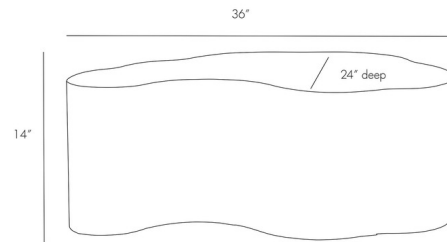

By Arteriors Home

Description

The Meadow Coffee Table offers functionality and unique charm, featuring a wonderfully curving silhouette finished in Antique Brass, Natural Abaca or Bronze that will make a statement as a single piece or paired together.

Shown in antique brass

Specifications

COLOR	N/A
BODY FINISH	Antique Brass
WATTAGE	N/A
DIMMER	N/A
DIMENSIONS	.36"W x 14"H x 24"D
BULB	N/A

CLICK TO VIEW PRODUCT

Notes: