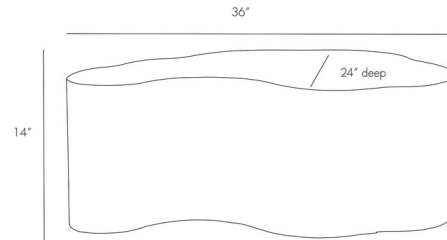

By Arteriors Home

Description

The Meadow Coffee Table offers functionality and unique charm, featuring a wonderfully curving silhouette finished in Antique Brass, Natural Abaca or Bronze that will make a statement as a single piece or paired together.

Shown in antique brass

Specifications

| | |
|-------------|--------------------|
| COLOR | N/A |
| BODY FINISH | Antique Brass |
| WATTAGE | N/A |
| DIMMER | N/A |
| DIMENSIONS | 36"W x 14"H x 24"D |
| BULB | N/A |