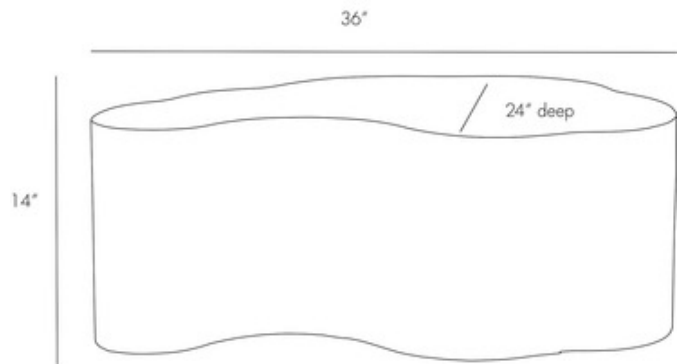

**BRAND**

Arteriors Home

**DESCRIPTION**

The Meadow Cocktail Table offers functionality and unique charm, featuring a wonderfully curving silhouette finished in Antique Brass, Natural Abaca or Bronze that will make a statement as a single piece or paired together.

*Shown in: Antique Brass*

|                    |                    |
|--------------------|--------------------|
| <b>COLOR</b>       | N/A                |
| <b>BODY FINISH</b> | Antique Brass      |
| <b>WATTAGE</b>     | N/A                |
| <b>DIMMER</b>      | N/A                |
| <b>DIMENSIONS</b>  | 36"W x 14"H x 24"D |
| <b>LAMP</b>        | N/A                |