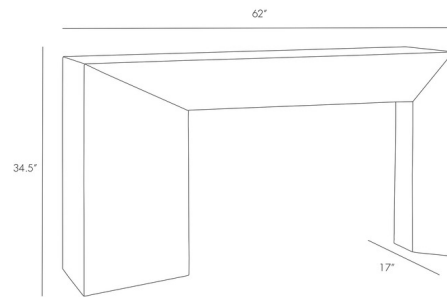

Description

The Mckinley Console stands out with its sharp angles, smooth lines, and rich ebony finish. The light reflects off its angled surfaces, highlighting a tapered shape that narrows inward. Its unique asymmetrical legs add a modern touch. The striking blackened iron finish is not only eye-catching but also protects the table from rust and wear.

Shown in ebony

Specifications

COLOR	N/A
BODY FINISH	Ebony
WATTAGE	N/A
DIMMER	N/A
DIMENSIONS	62"W x 34.5"H x 17"D
BULB	N/A

CLICK TO VIEW PRODUCT

Notes: