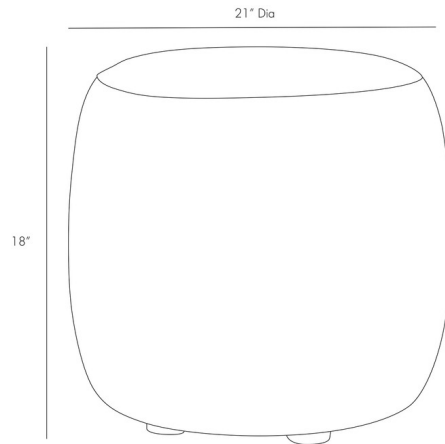

### Specifications

COLOR	White
BODY FINISH	Brown
WATTAGE	N/A
DIMMER	N/A
DIMENSIONS	21"W x 18"H
BULB	N/A

CLICK TO VIEW PRODUCT

Notes: