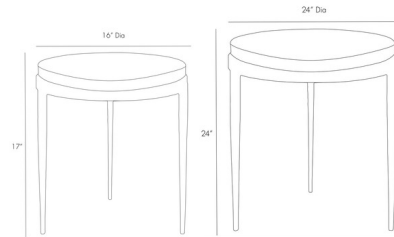

## Kelsie Side Table By Arteriors Home

### Description

The Kelsie Side Table features hand-forged Black Iron legs delicately tapered, that serve as the base for the White Marble table top.

Shown in white marble

### Specifications

COLOR	N/A
BODY FINISH	White Marble
WATTAGE	N/A
DIMMER	N/A
DIMENSIONS	24"W x 24"H
BULB	N/A

CLICK TO VIEW PRODUCT

Notes: