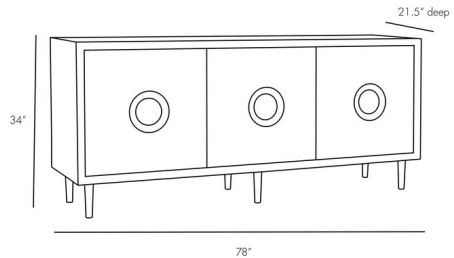

Description

The Normandy Credenza brings a classic midcentury modern look to your interior space. The large circular brass handles open three doors to each reveal two drawers and a large space for storage.

Shown in antique brass

Specifications

COLOR	N/A
BODY FINISH	Antique Brass
WATTAGE	N/A
DIMMER	N/A
DIMENSIONS	78"W x 34"H x 21.5"D
BULB	N/A

CLICK TO VIEW PRODUCT

Notes: