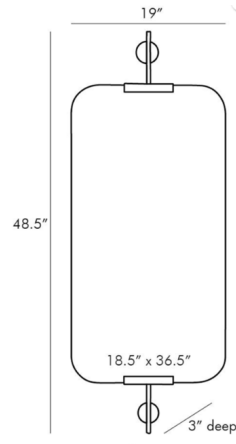

### Description

The Madden Mirror offers a chic, versatile look that will add depth to your space with its slightly hovering presence, featuring a plain glass mirror with rounded edges held into two wall brackets. Includes two security cleat attachments, may be hung vertically or horizontally.

### Specifications

COLOR	N/A
BODY FINISH	Polished Nickel
WATTAGE	N/A
DIMMER	N/A
DIMENSIONS	19"W x 48.5"H x 3"D
BULB	N/A

CLICK TO VIEW PRODUCT

Notes: