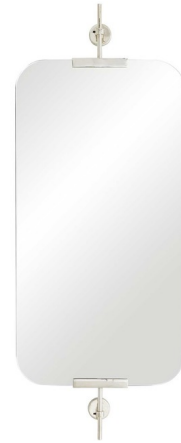

# Lightology

lightology.com  
866-954-4489  
07-10-26

Project: \_\_\_\_\_

Company: \_\_\_\_\_

Location: \_\_\_\_\_ Fixture Type: \_\_\_\_\_

SPEC #: **AHM656105**

Approved On: \_\_\_\_\_ Approved By: \_\_\_\_\_

## Madden Mirror By Arteriors Home

### Description

The Madden Mirror offers a chic, versatile look that will add depth to your space with its slightly hovering presence, featuring a plain glass mirror with rounded edges held into two wall brackets. Includes two security cleat attachments, may be hung vertically or horizontally.

### Specifications

COLOR	N/A
BODY FINISH	Polished Nickel
WATTAGE	N/A
DIMMER	N/A
DIMENSIONS	19"W x 48.5"H x 3"D
BULB	N/A

CLICK TO VIEW PRODUCT

Notes: