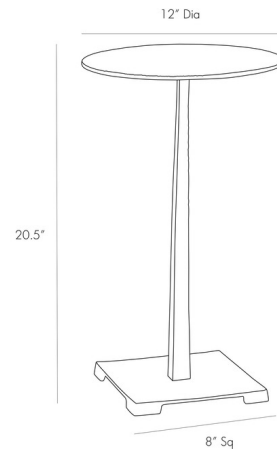

### Description

The Otelia Accent Table offers a chic, textural design that will shine beautifully in your space, featuring hammered and etched surfaces detailed by hand. Available finished in Vintage Brass.

### Specifications

COLOR	N/A
BODY FINISH	Vintage Brass
WATTAGE	N/A
DIMMER	N/A
DIMENSIONS	12"W x 20.5"H
BULB	N/A

CLICK TO VIEW PRODUCT

Notes: