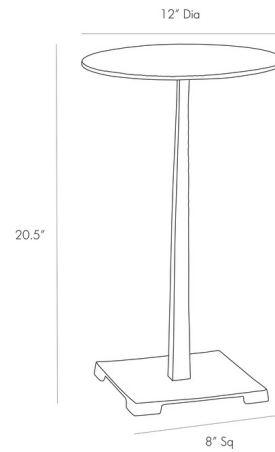

### Specifications

COLOR	N/A
BODY FINISH	Vintage Brass
WATTAGE	N/A
DIMMER	N/A
DIMENSIONS	12"W x 20.5"H
BULB	N/A

CLICK TO VIEW PRODUCT

Notes: