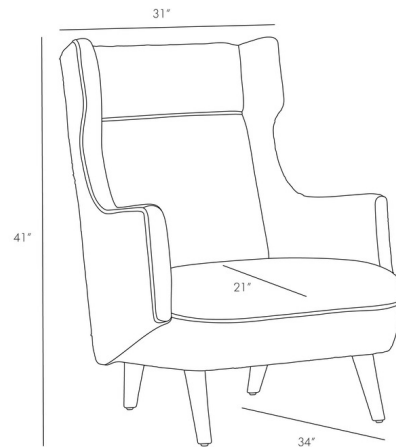

Description

The Budelli Wing Chair offers a timeless design that will be an instant favorite with its plush cushioning at all angles, perfect for a night in. It features tapered wood legs and an upholstered body.

Shown in dark walnut / cognac

Specifications

COLOR	Cognac
BODY FINISH	Dark Walnut
WATTAGE	N/A
DIMMER	N/A
DIMENSIONS	31\"W x 41\"H x 34\"D
BULB	N/A

CLICK TO VIEW PRODUCT

Notes: