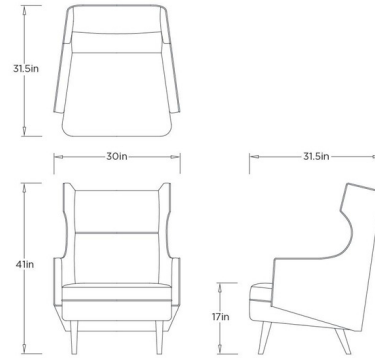

Shown in dark walnut / cognac

8091 BUDELLI WING CHAIR ARTERIORS

Specifications

COLOR	Cognac
BODY FINISH	Dark Walnut
WATTAGE	N/A
DIMMER	N/A
DIMENSIONS	30"W x 41"H x 31.5"D
BULB	N/A

CLICK TO VIEW PRODUCT

Notes: