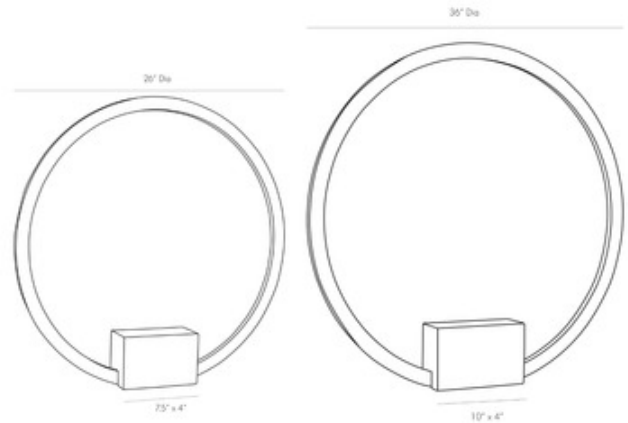

BRAND

Arteriors Home

DESCRIPTION

The Michelle Sculpture offers a minimal, yet chic design that will be a beautiful addition to your interior, featuring a Pale Brass ring set into a marble block.

SHADE COLOR	N/A
BODY FINISH	Pale Brass
WATTAGE	N/A
DIMMER	N/A
DIMENSIONS	36"W x 36"H x 4"D
LAMP	N/A