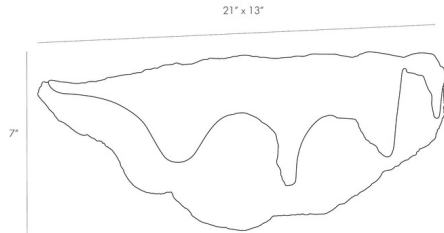

Description

The Maurice Centerpiece will add a touch of coastal flair to any space with its sculptural elements that remind of something found in the sea, featuring a hand-painted White marble finish. Perfect as a focal point on your dining table or side board.

Shown in white

Specifications

COLOR	N/A
BODY FINISH	White
WATTAGE	N/A
DIMMER	N/A
DIMENSIONS	21"W x 7"H x 13"D
BULB	N/A

CLICK TO VIEW PRODUCT

Notes: