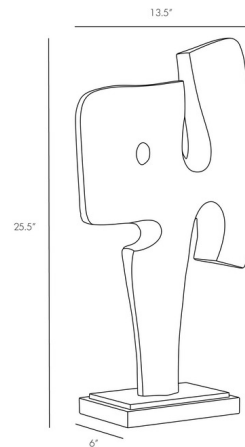

Lightology

lightology.com
866-954-4489
04-27-26

Project: _____

Company: _____

Location: _____ Fixture Type: _____

SPEC #: **AHM656169**

Approved On: _____ Approved By: _____

Maeve Sculpture By Arteriors Home

Description

The Maeve Sculpture is a Modernist marvel, featuring a unique Ivory-toned resin sculpture set into an Antique Brass finished metal base for an elegant overall look.

Shown in antique brass

Specifications

COLOR	N/A
BODY FINISH	Antique Brass
WATTAGE	N/A
DIMMER	N/A
DIMENSIONS	13.5"W x 25.5"H x 6"D
BULB	N/A

CLICK TO VIEW PRODUCT

Notes: