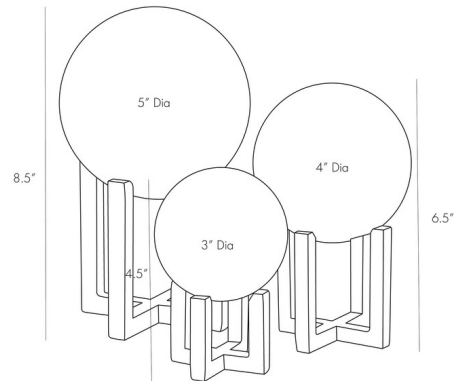

Description

The Macarthur Sculptures offers a mystical, intriguing look with three different crystal orbs that exemplify grace, charm, and beauty drawing inspiration from the three Graces of Greek mythology- Aglaia, Thalia, and Euphrosyne- with each orb featuring its own quality with clear, seeded, or crackled glass textures. Each is set on top of a Pale Brass finished pedestal.

Shown in pale brass

Specifications

COLOR	N/A
BODY FINISH	Pale Brass
WATTAGE	N/A
DIMMER	N/A
DIMENSIONS	5"W x 8.5"H x 5"D
BULB	N/A

CLICK TO VIEW PRODUCT

Notes: