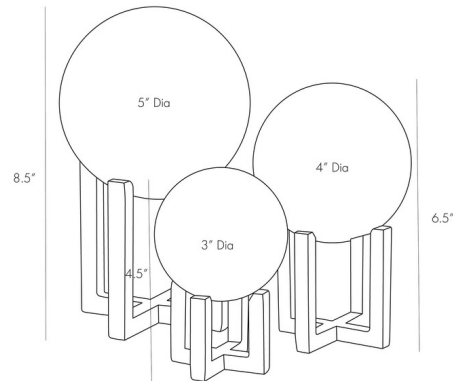

## Macarthur Sculpture Set of Three

By Arteriors Home

### Specifications

COLOR	N/A
BODY FINISH	Pale Brass
WATTAGE	N/A
DIMMER	N/A
DIMENSIONS	5\"W x 8.5\"H x 5\"D
BULB	N/A

CLICK TO VIEW PRODUCT

Notes: