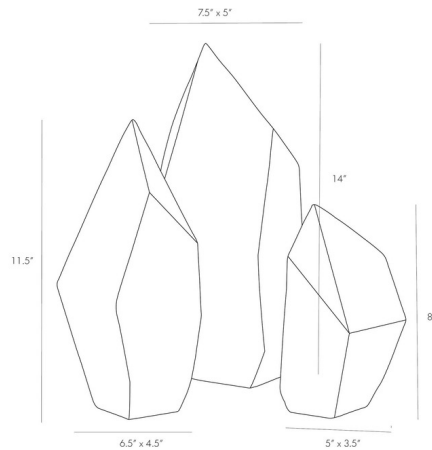

By Arteriors Home

Description

The Nerine Sculptures offer unique, modern pieces that will be an intriguing addition to any contemporary decor featuring geometric prism-like shapes finished in an Ivory faux marble finish that can be utilized for a variety of functions, whether used as a table centerpiece, bookends, or simply paper weights. Set of three includes three different size sculptures.

Shown in ivory

Specifications

COLOR	N/A
BODY FINISH	Ivory
WATTAGE	N/A
DIMMER	N/A
DIMENSIONS	7.5"W x 14"H x 5"D
BULB	N/A

CLICK TO VIEW PRODUCT

Notes: