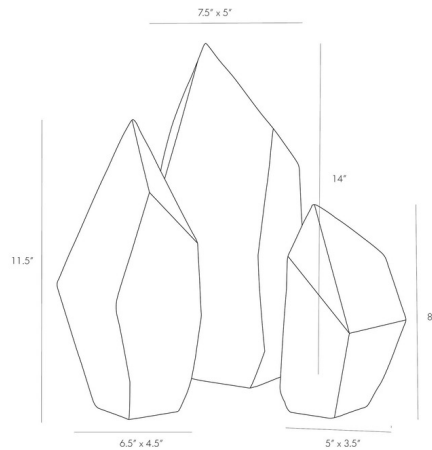

## Nerine Sculpture Set of Three

By Arteriors Home

### Specifications

COLOR	N/A
BODY FINISH	Ivory
WATTAGE	N/A
DIMMER	N/A
DIMENSIONS	7.5\"W x 14\"H x 5\"D
BULB	N/A

CLICK TO VIEW PRODUCT

Notes: