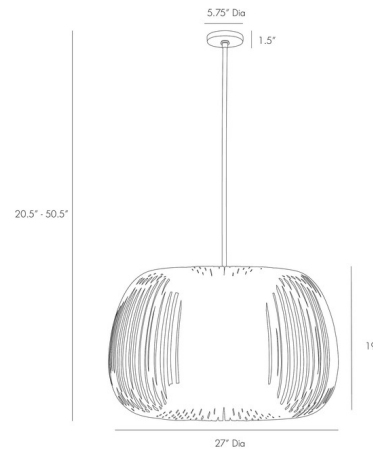

By Arteriors Home

Description

The Mia Pendant offers a chic, intriguing look featuring almost 100 strips of Beige cotton upholstered banding surrounding a White cotton cylindrical lantern that creates a magnetic field looking effect that is sure to be the center of attention in any space. Hung from an Antique Brass finished stem and canopy. Includes one 4 inch, one 6 inch, and two 12 inch down rods. Dry location only. UL and CUL listed.

Shown in antique brass / white

Specifications

COLOR	White
BODY FINISH	Antique Brass
WATTAGE	40W
DIMMER	Standard 120V
DIMENSIONS	27"W x 20.5"H
BULB NOT INCLUDED	1 x A19/Medium (E26)/40W/120V Incandescent
OTHER BULB OPTIONS	1 x A19/Medium (E26)/120V LED