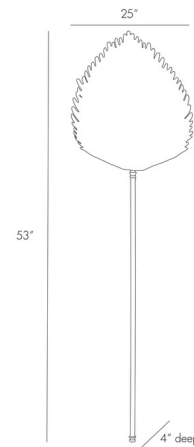

By Arteriors Home

Description

Add a touch of nature to your space with the Myrtle Wall Light, featuring the silhouette of a wild, exotic leaf composed of Brass pressed leaf shade set into a long matching finished stem, that will serve to add a bit of ambient light as well as a sculptural element that is sure to make an elegant statement. UL and CUL listed. ADA compliant.

Shown in antique brass

Specifications

COLOR	N/A
BODY FINISH	Antique Brass
WATTAGE	29W
DIMMER	Standard 120V
DIMENSIONS	25"W x 53"H x 4"D
BULB NOT INCLUDED	1 x A19/Medium (E26)/29W/120V Incandescent
OTHER BULB OPTIONS	1 x A19/Medium (E26)/120V LED