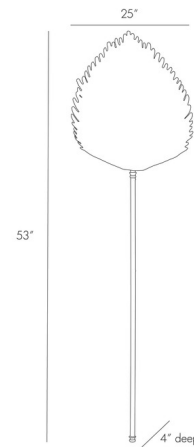

Lightology

lightology.com
866-954-4489
06-12-26

Project: _____
Company: _____
Location: _____ Fixture Type: _____
SPEC #: **AHM656187**
Approved On: _____ Approved By: _____

Myrtle Wall Light By Arteriors Home

Description

Add a touch of nature to your space with the Myrtle Wall Light, featuring the silhouette of a wild, exotic leaf composed of Brass pressed leaf shade set into a long matching finished stem, that will serve to add a bit of ambient light as well as a sculptural element that is sure to make an elegant statement. UL and CUL listed. ADA compliant.

Shown in antique brass

Specifications

COLOR	N/A
BODY FINISH	Antique Brass
WATTAGE	29W
DIMMER	Standard 120V
DIMENSIONS	25"W x 53"H x 4"D
BULB NOT INCLUDED	1 x A19/Medium (E26)/29W/120V Incandescent
OTHER BULB OPTIONS	1 x A19/Medium (E26)/120V LED