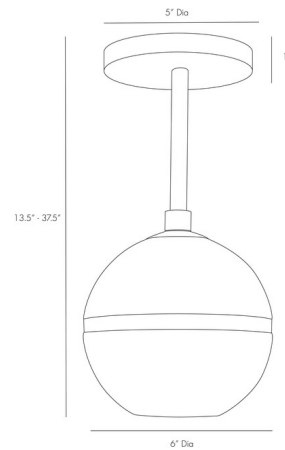

Description

The Noble Pendant features a thick sculpted crystal optical outer shade with a Frosted cylindrical center allowing for a filtered glow effect when illuminated, and accented with an Antique Brass finished center ring and hung from a matching finished stem and canopy. Includes one 4 inch, one 6 inch, and two 12 inch down rods. Suitable for covered outdoor areas. UL and CUL listed.

Shown in antique brass / clear

Specifications

COLOR	Clear
BODY FINISH	Antique Brass
WATTAGE	5W
DIMMER	Standard 120V
DIMENSIONS	6\"W x 13.5\"H
BULB NOT INCLUDED	1 x B11/Candelabra (E12)/5W/120V LED
OTHER BULB OPTIONS	1 x B10/Candelabra (E12)/120V LED 1 x B10/Candelabra (E12)/60W/120V Incandescent