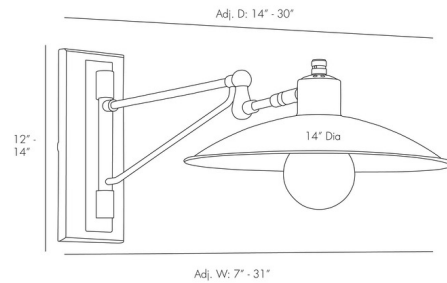

Description

The Nox Wall Sconce offers a touch of vintage flair with its stainless steel structure featuring a shallow disc shade with a white painted interior. Mounted onto a 180 degree swivel arm with slight vertical maneuverability. Damp location rated for covered outdoor areas. On/off rotary switch on socket.

Shown in bronze / antique brass

Specifications

COLOR	Antique Brass
BODY FINISH	Bronze
WATTAGE	8W
DIMMER	N/A
DIMENSIONS	7\"W x 14\"H x 30\"D
BULB NOT INCLUDED	1 x G40/Medium (E26)/8W/120V LED
OTHER BULB OPTIONS	1 x G40/Medium (E26)/60W/120V Incandescent