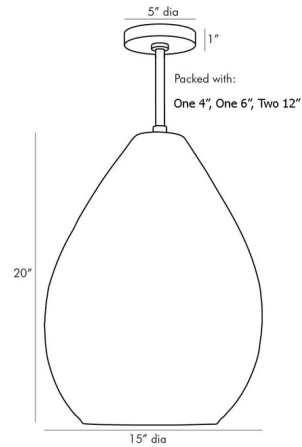

Description

The Nala Pendant offers a chic, versatile look that will tie seamlessly into a number of spaces, featuring a pair of hand-blown teardrop shaped shades with a smaller Opal glass inner shade paired with a larger Clear glass outer shade. Damp location rated. UL and CUL listed.

Shown in antique brass

Specifications

COLOR	N/A
BODY FINISH	Antique Brass
WATTAGE	8W
DIMMER	Standard 120V
DIMENSIONS	15"W x 20"H
BULB NOT INCLUDED	1 x A19/Medium (E26)/8W/120V LED
OTHER BULB OPTIONS	1 x A19/Medium (E26)/120V LED 1 x A19/Medium (E26)/60W/120V Incandescent

Technical Information

PRODUCT DIMENSIONS Included Rods: One 4", One 6", and Two 12"

CLICK TO VIEW PRODUCT

Notes: