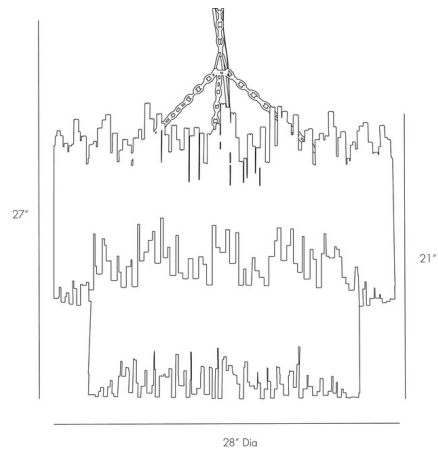

Description

The Prescott Two Tiered Pendant brings a refined look to your interior space. Thin rods are layered over a circular frame, casting warm shadows across your room. Additional chain length (CHN-886) available, sold separately.

Specifications

COLOR	N/A
BODY FINISH	Gold Leaf
WATTAGE	344W
DIMMER	Standard 120V
DIMENSIONS	28"W x 27"H
BULB NOT INCLUDED	8 x A19/Medium (E26)/43W/120V Incandescent
OTHER BULB OPTIONS	8 x Edison/Medium (E26)/120V Incandescent 8 x Edison/Medium (E26)/120V LED

Technical Information

PRODUCT DIMENSIONS	Adjustable Chain Length: 36"
--------------------	------------------------------

Shown in gold leaf

CLICK TO VIEW PRODUCT

Notes: