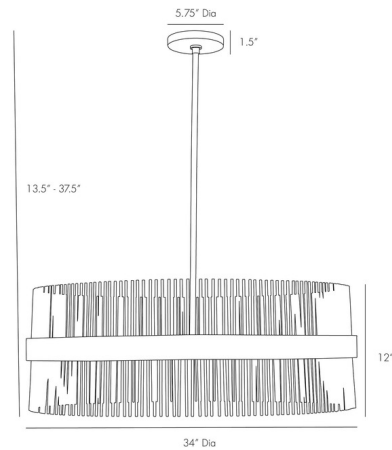

By Arteriors Home

Description

The Hozier Chandelier offers a chic look, featuring a large drum silhouette composed on thin rods belted with a thick central band for an overall design that is sure to add a little intrigue to any space. Available finished in Antique Brass with a Bronze band. Includes one 6 inch and two 12 inch down rods. Suitable for covered outdoor areas. UL and CUL listed.

Shown in antique brass

Specifications

COLOR	N/A
BODY FINISH	Antique Brass
WATTAGE	720W
DIMMER	Standard 120V
DIMENSIONS	38"L x 34"W x 13.5"H
BULB NOT INCLUDED	12 x T6/Candelabra (E12)/60W/120V Incandescent
OTHER BULB OPTIONS	12 x Edison Tube/Candelabra (E12)/120V Incandescent 12 x Edison Tube/Candelabra (E12)/120V LED