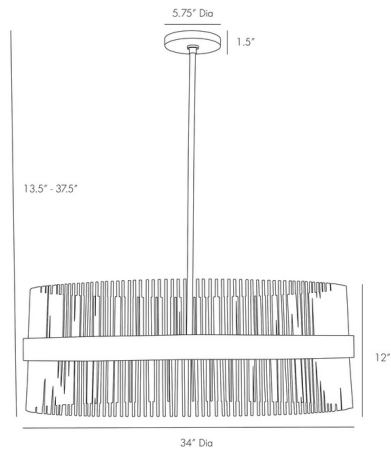

Shown in antique brass