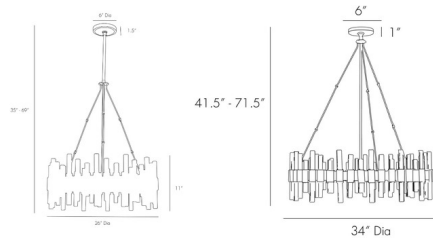

### Specifications

COLOR	Clear
BODY FINISH	Antique Brass
WATTAGE	320W
DIMMER	Standard 120V
DIMENSIONS	26"W x 35"H
BULB NOT INCLUDED	8 x B10/Candelabra (E12)/40W/120V Incandescent
OTHER BULB OPTIONS	8 x B10/Candelabra (E12)/120V LED