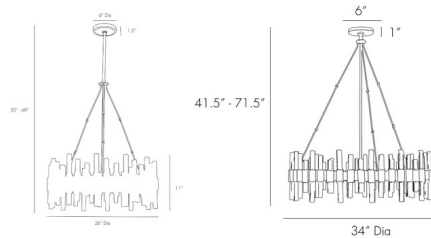

### Specifications

COLOR	Clear
BODY FINISH	Antique Brass
WATTAGE	320W
DIMMER	Standard 120V
DIMENSIONS	26"W x 35"H
BULB NOT INCLUDED	8 x B10/Candelabra (E12)/40W/120V Incandescent
OTHER BULB OPTIONS	8 x B10/Candelabra (E12)/120V LED